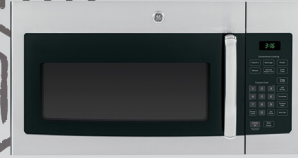

SAVE \$1,020
on this package

GE APPLIANCES
\$1,996

**4 Piece Stainless Steel
Kitchen Suite**
Was \$3,016

Save \$500

Now \$999
Was \$1,499
25.3 Cu Ft Capacity Side-By-Side Refrigerator
• Arctic IceMaker
• LED Lighting
• Integrated Shelf Support System
GSS25GS5SS

Save \$250

Now \$449
Was \$699
30" Free-Standing Electric Range
• Two 9/16" Power Boil Elements
• Self-Clean Oven
• Dual-Element Bake
JB645RKSS
JGB566REKSS - GAS WAS \$749,
NOW \$499 AND SAVE \$250

Save \$200

Now \$349
Was \$549
Dishwasher With Front Controls
• Dry Boost™
• 1 Hour Wash
• Dedicated Silverware Jets
GDF510PSMSS

Save \$70

Now \$199
Was \$269
1.6 Cu Ft Capacity Over-the-Range Microwave Oven
• Convenience Cooking Controls
• Auto And Time Defrost
• Two-Speed, 300-CFM Venting System
JVM3160RFSS