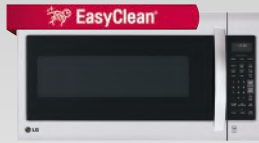

EasyClean™