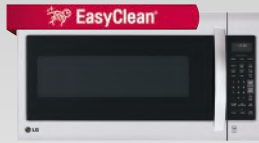

**SAVE \$1,897**  
on this package

InstaView™ Door-in-Door®

ProBake Convection™

**LG**  
**\$4,699**  
4 Piece Stainless Steel  
Kitchen Suite  
Was \$6,596  
**BUNDLE & SAVE**

QuadWash™

**Save \$850** Now \$2,499