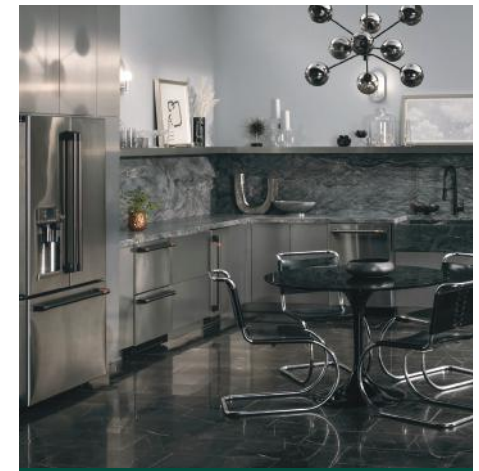

Save \$1,000  
\$1,199

Was \$2,199  
27.0 Cu Ft Capacity  
French-Door Refrigerator  
•LED Lighting  
•Spill-Proof Shelves  
•Factory-Installed Icemaker  
GNE27JSMSS

CAFÉ

SAVE UP TO \$1,600\*  
with purchase of select Café appliances